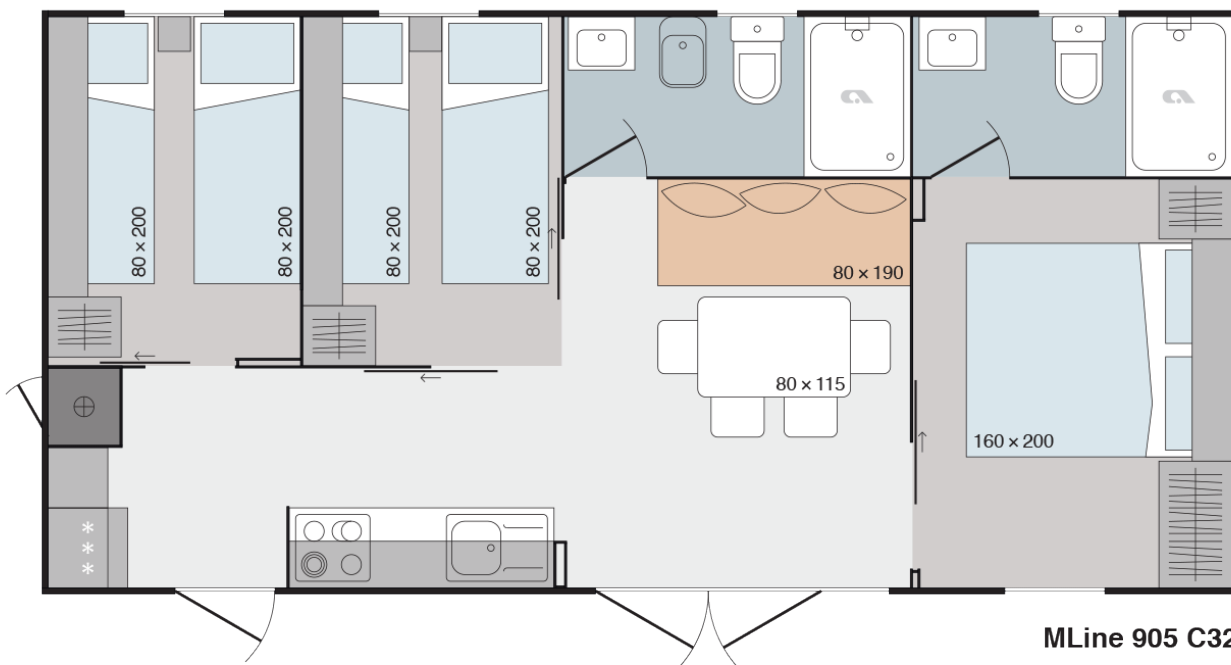

Mline 905 C32

Facade:

MLine 905 C32

Layout:

MLine 905 C32

A1 GENERAL

Area	40,5
Number of beds	6+1
Number of bedrooms	3
Number of bathrooms	2
Length	9,00
Width	4,50
Height	3,45

B1 CHASSIS