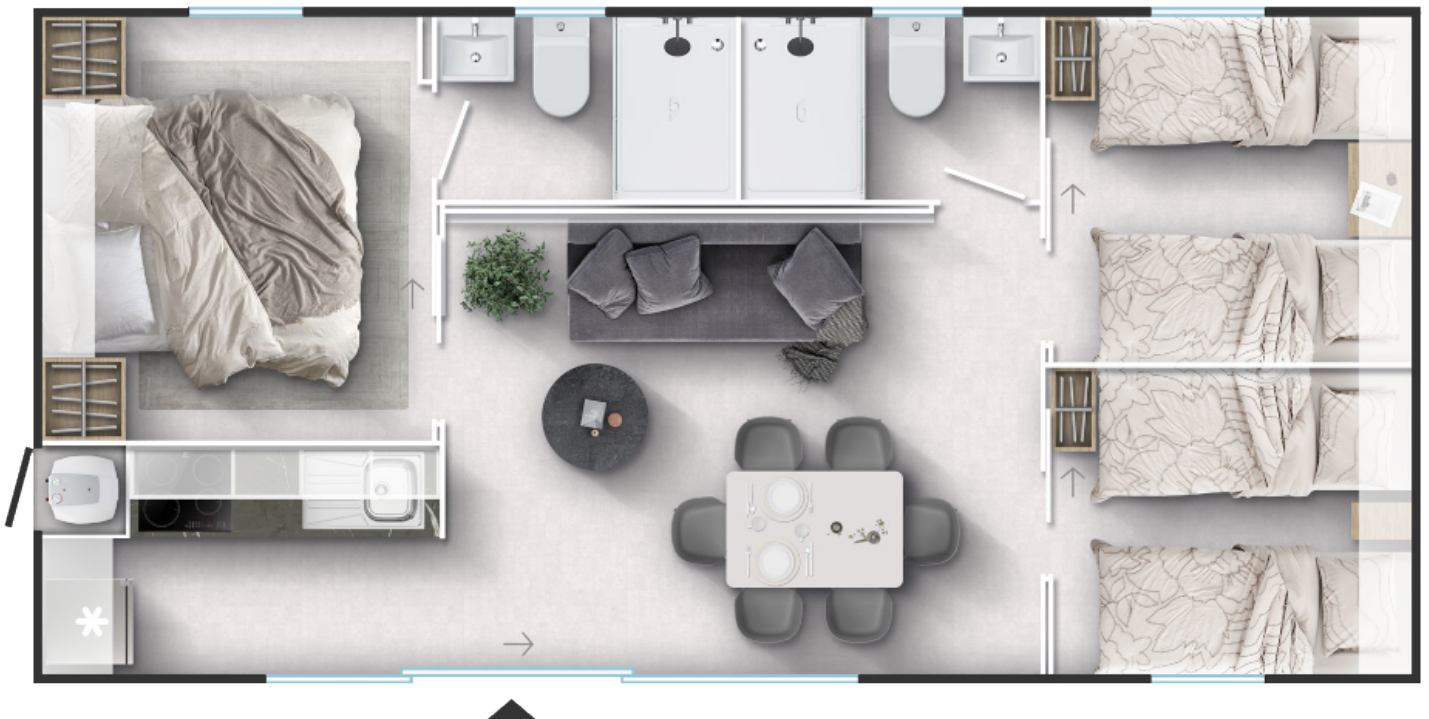

MLine 905 F32

Facade:

Layout:

A1 GENERAL

Area	40,50
Number of beds	6+1
Number of bedrooms	3
Number of bathrooms	2
Height	3,45
Length	9,00
Width	4,5

B1 CHASSIS

100% Galvanized Steel Chassis with leveling feet	X
Inflatable wheels	X
Detachble hook	X
Leveling Feet	X