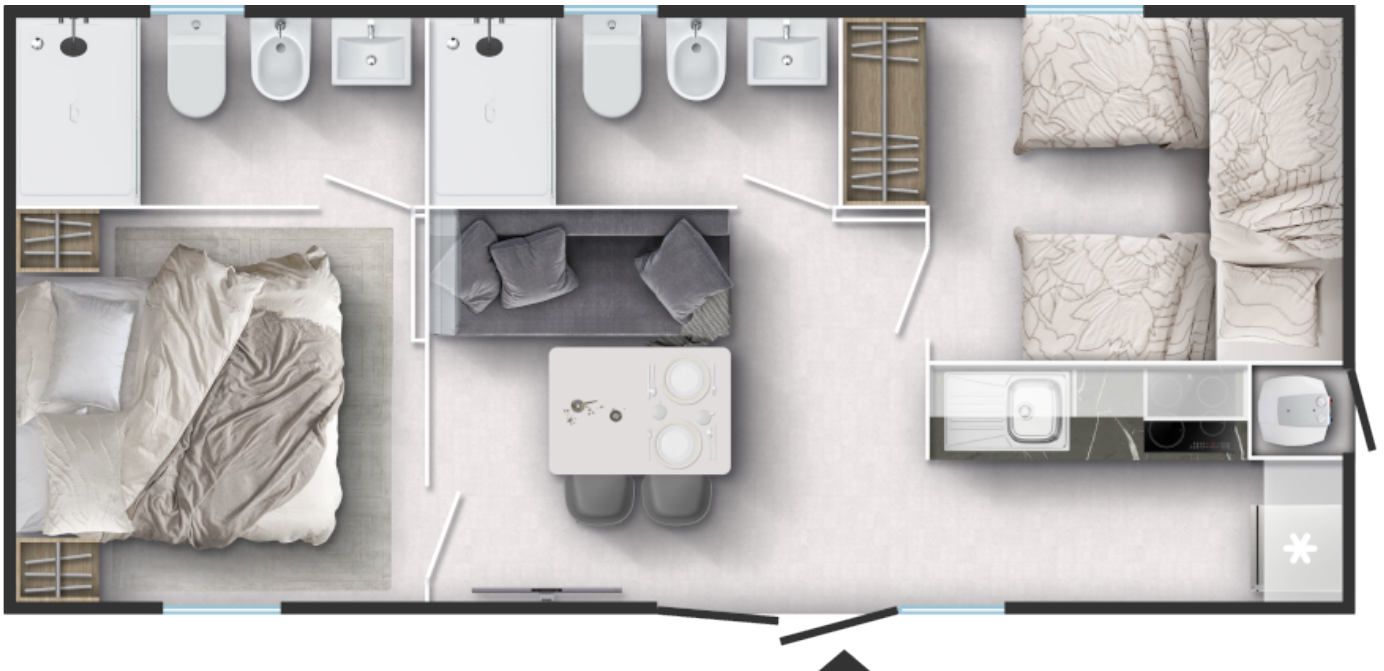

MLine Pure 854 F22

Facade:

Layout:

A1 GENERAL

Area	34,00
Number of beds	4+1
Number of bedrooms	2
Number of bathrooms	2
Height	3,45
Length	8,50
Width	4,00

B1 CHASSIS

100% Galvanized Steel Chassis with leveling feet	X
Inflatable wheels	X
Detachable hook	X

C3 MASTER BEDROOM

Safe in master bedroom	O
Double bed with slatted bed base	160 X 200

Foam mattresses (25 kg/m ²) in master bedroom	X
Foam mattresses (35 kg/m ²) in master bedroom	O
Upholstered bed in master bedroom	O
Ottoman upholstered bed in master bedroom	O
Wooden bed upholstery in master bedroom	O
Ottoman bed with wooden upholstery in master bedroom	O
Wooden headboard in master bedroom	X
Upholstered headboard in master bedroom	O
Extra wooden headboard in master bedroom	O
Extra headboard in textile in master bedroom	O
Bedside tables in master bedroom	X
Cupboards over the bed in master bedroom	O
Wardrobe in master bedroom	X
Hangers in master bedroom (2 pcs)	X
Mirror in master bedroom	O
Reading LED lights in master bedroom	X
USB charging modules in master bedroom (2 x C, 2 x A)	O
Built-in ceiling spot LED lights in master bedroom with 2-way switch	X
Electrical sockets in master bedroom (2x)	X
UTP socket in master bedroom	O
TV module in master bedroom (1x TV socket, 2x socket)	O

Cupboards over the bed in children's bedroom	O
Wardrobe in children's bedroom	X
Reading LED lights in children's bedroom	X
USB charging module in children's bedroom (1x C, 1x A)	O
Built-in ceiling spot LED lights in children's bedroom with 1-way switch	X
Electrical socket in children's bedroom	X